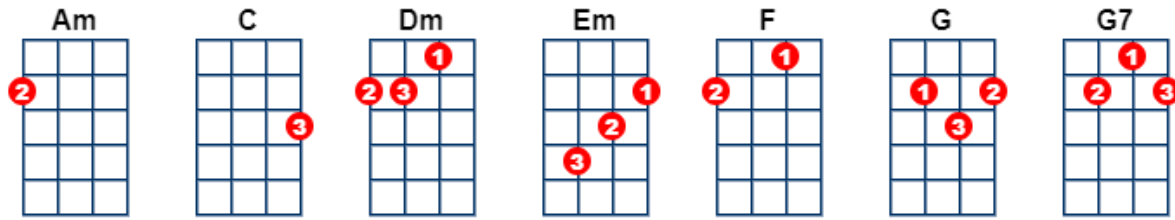

Annie's Song: key:C, artist:John Denver Version NA081 29-06-23

You C fill up my F sen-G-ses Am,
 Like a F night in the C forest Em Am
 Like a G mountain in F spring-G-time Dm,
 Like a F walk in the G rain G7 →
 Like a G storm in the F des-G-ert Am,
 Like a F sleepy blue C ocean Em Am
 You G fill up my F sen-G-ses Dm,
 Come G7 fill me a-C-gain C F C

Arrows are Melody prompts

C Come let me F love G you Am,
 Let me F give my life C to you Em Am
 Let me G drown in your F laugh-G-ter Dm
 Let me F die in your G arms G7 ↗
 Let me G lay down be-F-side G you Am ↗
 Let me al-F-ways be C with you Em Am
 G Come let me F love G you Dm
 Come G7 love me a-C-gain C F C

Instrumental with humming

You C fill up my F sen-G-ses Am,
 Like a F night in the C forest Em Am
 Like a G mountain in F spring-G-time Dm,
 Like a F walk in the G rain G7, _____
 Like a G storm in the F des-G-ert Am,

All sing

Let me F give my life C to you Em Am
 G Come let me F love G you Dm
 Come G7 love me a-C-gain C F C

You C fill up my F sen-G-ses Am,
 Like a F night in the C forest Em Am,
 Like a G mountain in F spring-G-time Dm
 Like a F walk in the G rain G7 ↗
 Like a G storm in the F des-G-ert Am,
[NC] Like a sleepy blue ocean
 You G fill up my F sen-G-ses Dm
 Come G7 fill me a-C-gain F C F C F C